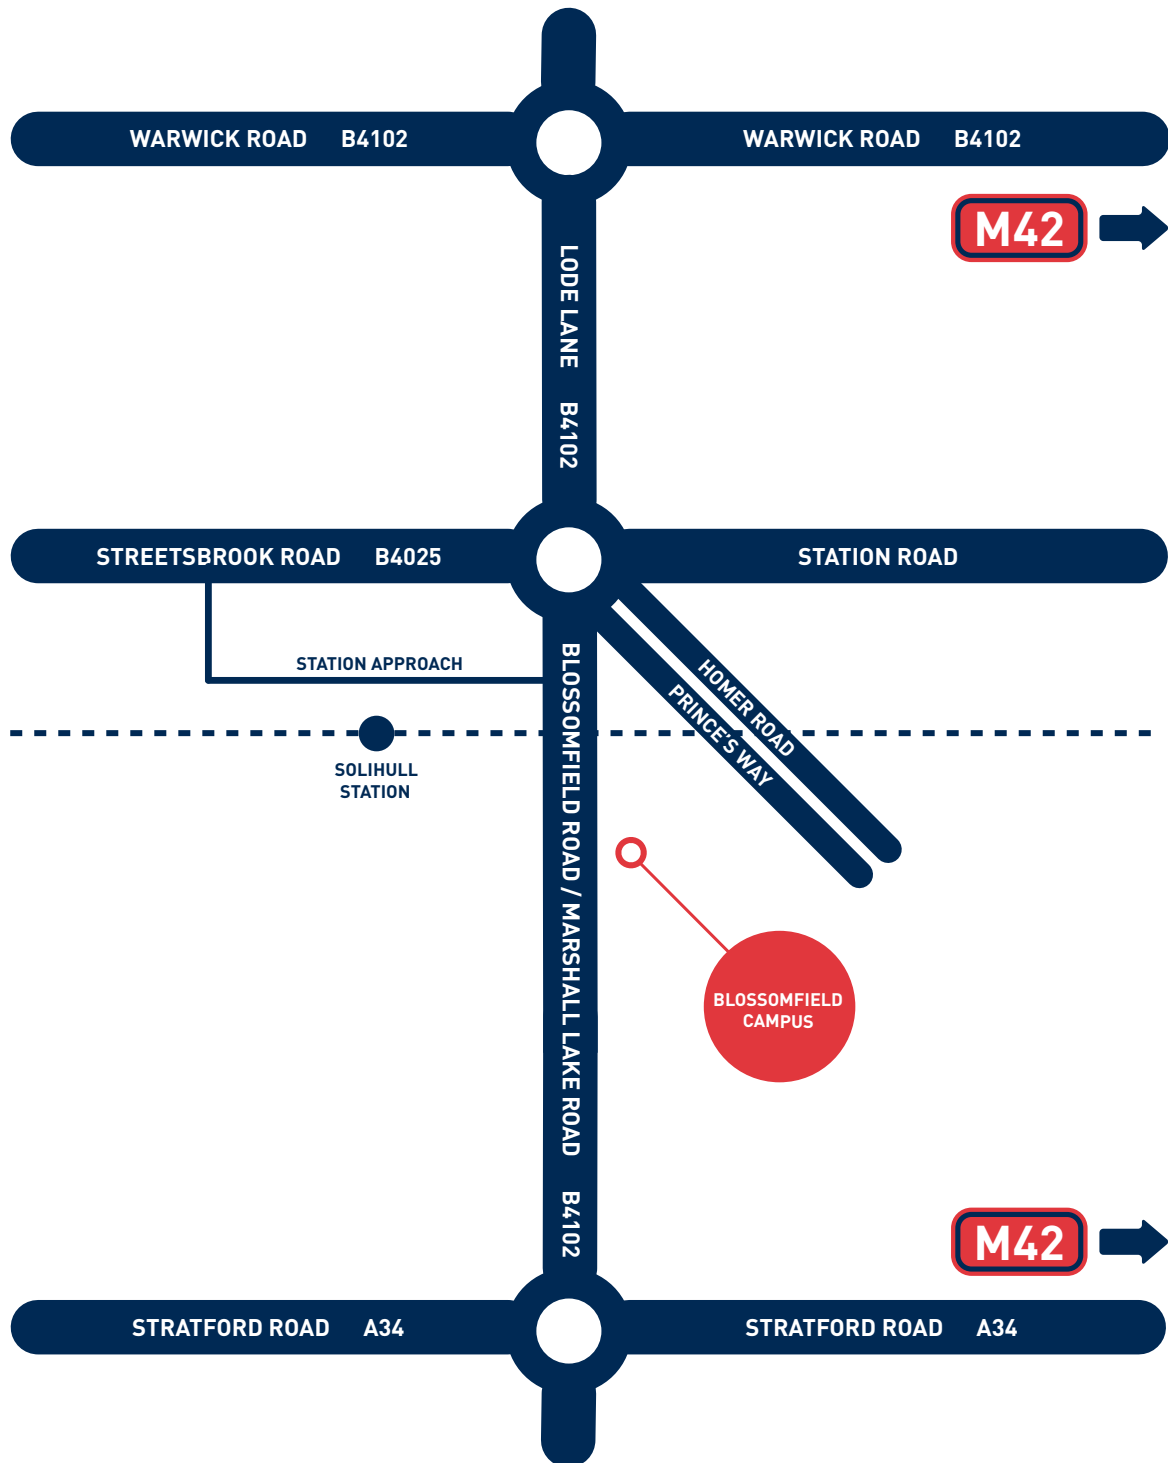

Blossomfield Campus

Direction Map

Solihull College has two main centres - the **Blossomfield Campus** in Central Solihull and the **Woodlands Campus** in Smith's Wood, North Solihull. Both centres benefit from ample free car parking facilities and are well served by public transport.

Please see overleaf for directions to the Blossomfield Campus.

Blossomfield Campus

Blossomfield Road, Solihull, B91 1SB.

How to find us

The Blossomfield Campus is located on Blossomfield Road in Solihull. This location is easily accessible from the motorway network.

From M42

If you are travelling on the **M42** North/South, leave the motorway at junction 4 and take the A34 (Stratford Road) towards Shirley. Continue straight ahead over a series of 4 roundabouts, at the 5th roundabout (approximately 1.8 miles from motorway) take the 3rd exit into Marshall Lake Road. Continue straight ahead over two small roundabouts and a set of traffic lights into Blossomfield Road. Continue straight ahead at roundabout for approximately 0.4 miles - Solihull College is located to your right hand side, the main entrance is just beyond a pedestrian crossing.