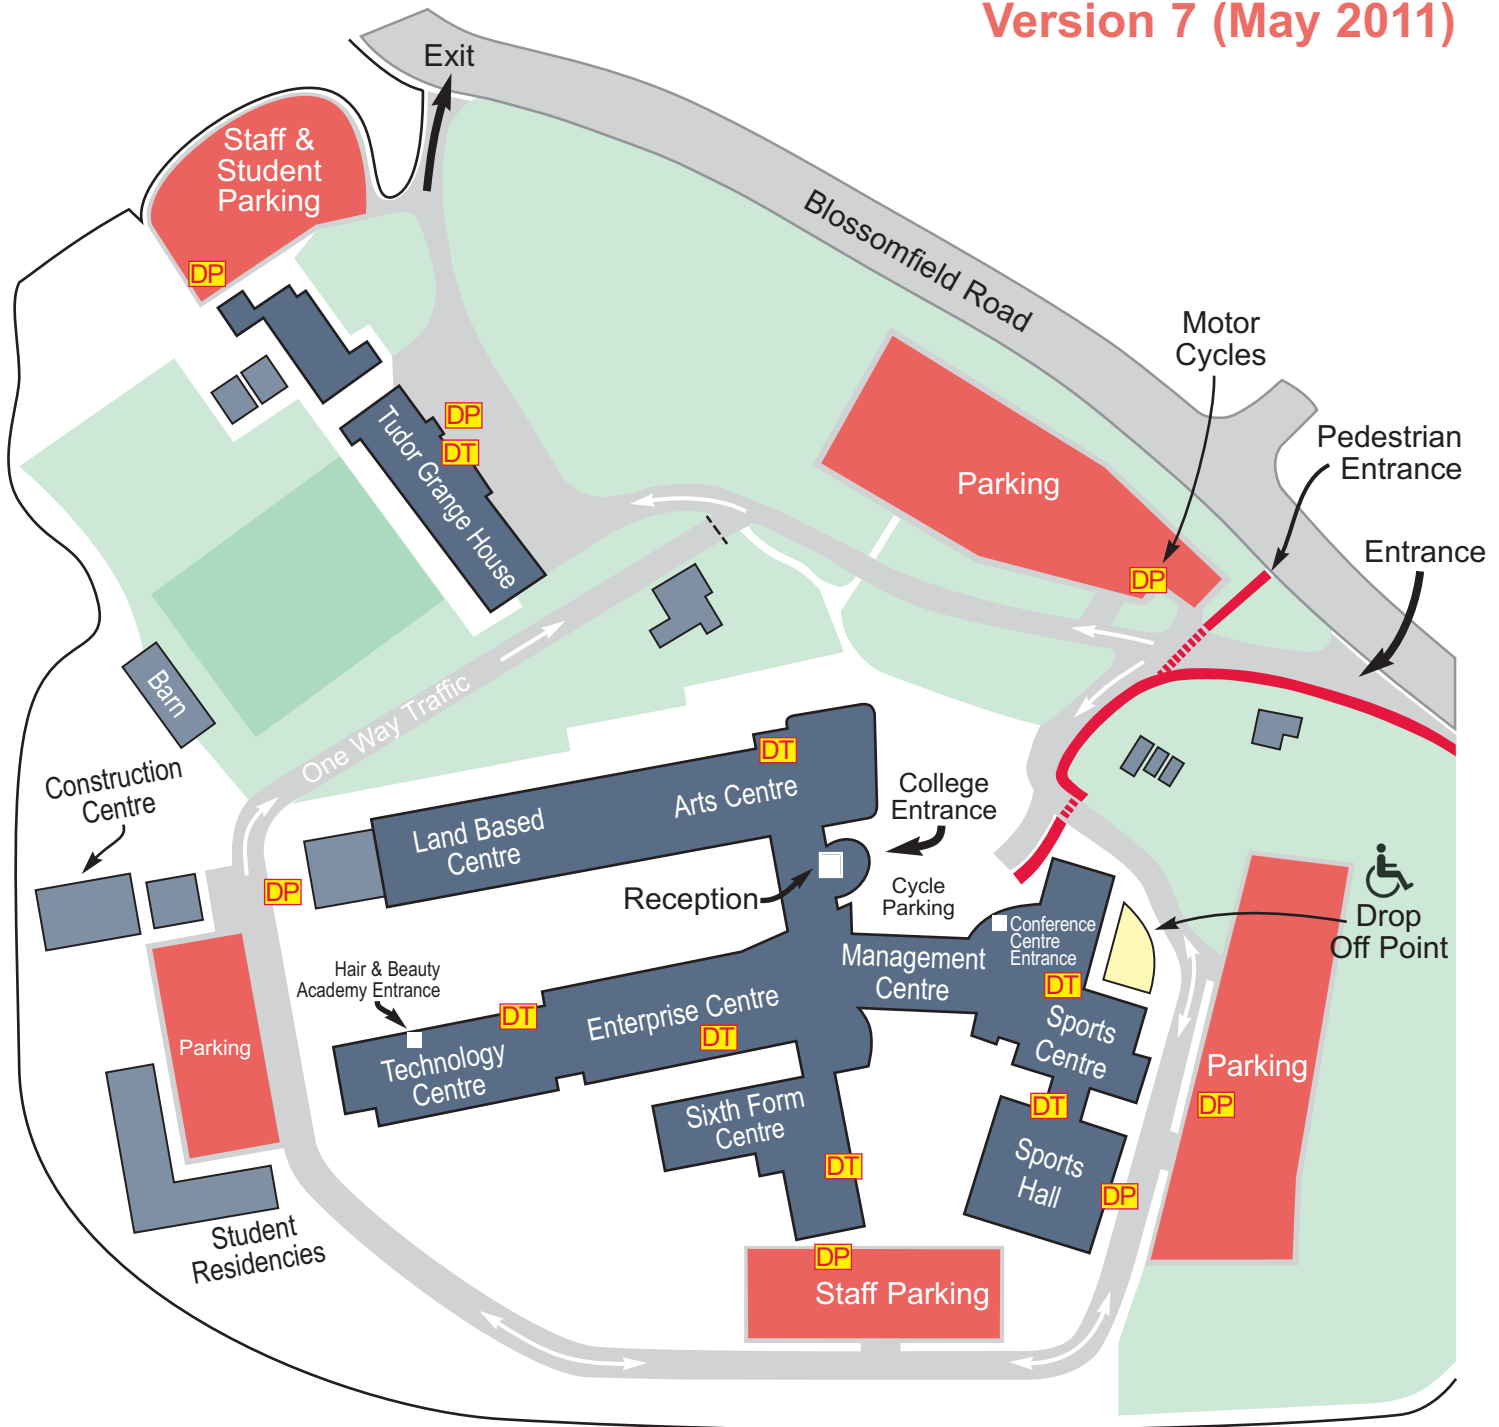

Version 7 (May 2011)

On arrival please use the car parking areas shown above, then report to the reception area just inside the main College entrance.

Key:

- DP = Disabled Parking
- DT = Disabled Toilet
- = Parking Areas
- = College Road Network